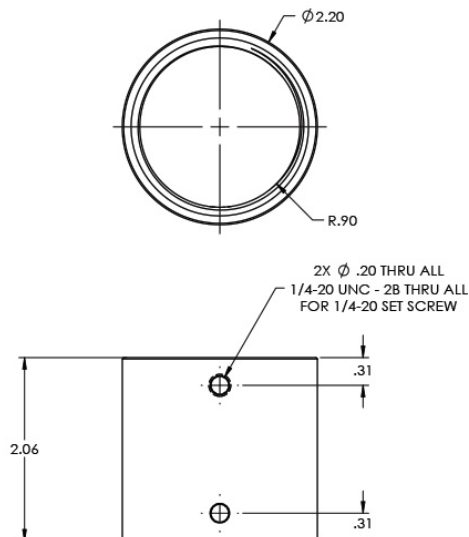

DIMENSIONS:

Adaptive Technologies Group
1635 E. Burnett Street | Signal Hill, CA 90755 USA
Ph: 562.424.1100 | Fax: 562.424.3520
www.adaptivetechnologiesgroup.com

ALWAYS INSTALL SAFETY CABLES

WARNING: Mounting and/or suspension of equipment requires experienced professionals. Improperly installed equipment can result in property damage, personal injury and/or liability to the installing contractor.