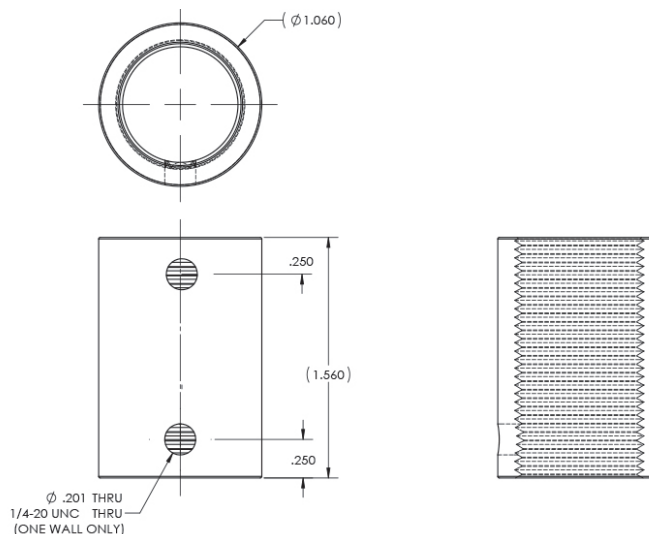

Dimensions

Rated for indoor use.

ALWAYS INSTALL SAFETY CABLES

WARNING: Mounting and/or suspension of audio and video equipment requires experienced professionals. Improperly installed loudspeakers can result in property damage, personal injury and/or liability to the installing contractor.