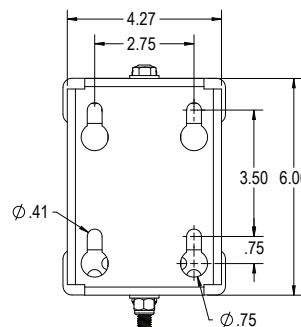

Wall Mount Bracket