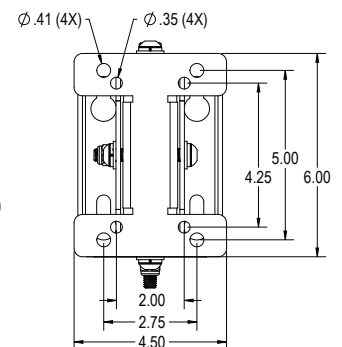

OPTIONAL ACCESSORIES:

- ▶ Safety Cable kits (See data sheets)

SPECIFICATIONS:

- Material:** Structural Steel
- Finish:** Powder Coat
- Color:** Black
- Tilt Adjustment:** 45 degrees
- Swivel Adjustment:** 180 degrees
- WLL:** 60 lbs. (27.3 Kg) max.
- Design Factor:** 5:1 ratio
- Net Wgt:** 6.1 lbs. (2.8 Kg.) each
- Shipping Wgt:** 8 lbs. (3.6 Kg.) each
- Pack Count:** 1 units/carton

Rated for indoor use.

Top View

Side View

Wall Mount Bracket

Speaker Mounting Bracket

Adaptive Technologies Group
1635 E. Burnett Street | Signal Hill, CA 90755 USA
Ph: 562.424.1100 | Fax: 562.424.3520
www.adaptivetechnologiesgroup.com