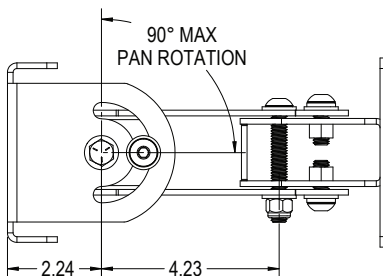

MM-060-V2

60 lb. WLL

DUAL-AXLE PAN & TILT SPEAKER WALL MOUNT

MULTIMOUNT®

The MM-060-V2 Surround Wall Mount offers a smaller footprint compared with its predecessor, the MM-060 and keyhole slots in the wall mounting bracket allow for single-man installations.

Angle indicators show precisely where a speaker is aimed, saving the time needed to take acoustic measurements. Once the speaker is aimed in the desired direction, both pan and tilt angles lock down permanently.

These all-steel mounts are solidly constructed, install easily using hand tools and offer pan articulation up to 180 degrees and up to 45 degrees of down tilt adjustment.

StarGrid

STANDARD FEATURES:

- Infinite no-drift tilt adjustments.
- Single-Man installations
- Pan and tilt angles secured by clutch lock.
- Adapts to standard speaker hole patterns

OPTIONAL ACCESSORIES:

- Safety Cable kits (See data sheets)

SPECIFICATIONS:

- **Material:** Structural Steel
- **Finish:** Powder Coat
- **Color:** Black
- **Tilt Adjustment:** 45 degrees
- **Swivel Adjustment:** 180 degrees
- **WLL:** 60 lbs. (27.3 Kg) max.
- **Design Factor:** 5:1 ratio
- **Net Wgt:** 6.1 lbs. (2.8 Kg.) each
- **Shipping Wgt:** 8 lbs. (3.6 Kg.) each
- **Pack Count:** 1 units/carton

Rated for indoor use.

Top View

Adaptive Technologies Group
1635 E. Burnett Street | Signal Hill, CA 90755 USA
Ph: 562.424.1100 | Fax: 562.424.3520
www.adaptivetechnologiesgroup.com

ALWAYS INSTALL SAFETY CABLES

WARNING: Mounting and/or suspension of equipment requires experienced professionals. Improperly installed equipment can result in property damage, personal injury and/or liability to the installing contractor.