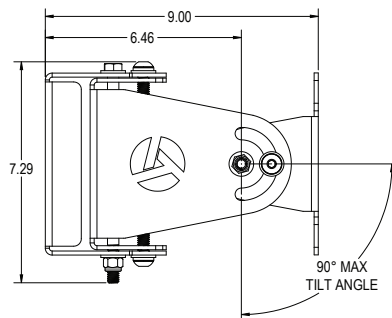

MM-060-V2

60 lb. WLL

DUAL-AXLE PAN & TILT SPEAKER WALL MOUNT

MULTIMOUNT®

The MM-060-V2 Surround Wall Mount offers a smaller footprint compared with its predecessor, the MM-060 and keyhole slots in the wall mounting bracket allow for single-man installations.

Angle indicators show precisely where a speaker is aimed, saving the time needed to take acoustic measurements. Once the speaker is aimed in the desired direction, both pan and tilt angles lock down permanently.

These all-steel mounts are solidly constructed, install easily using hand tools and offer pan articulation up to 180 degrees and up to 45 degrees of down tilt adjustment.

StarGrid

STANDARD FEATURES:

- Infinite no-drift tilt adjustments.
- Single-Man installations
- Pan and tilt angles secured by clutch lock.
- Adapts to standard speaker hole patterns

OPTIONAL ACCESSORIES:

- Safety Cable kits (See data sheets)

SPECIFICATIONS:

- **Material:** Structural Steel
- **Finish:** Powder Coat
- **Color:** Black
- **Tilt Adjustment:** 45 degrees
- **Swivel Adjustment:** 180 degrees
- **WLL:** 60 lbs. (27.3 Kg) max.
- **Design Factor:** 5:1 ratio
- **Net Wgt:** 6.1 lbs. (2.8 Kg.) each
- **Shipping Wgt:** 8 lbs. (3.6 Kg.) each
- **Pack Count:** 1 units/carton

Rated for indoor use.

Side View

Adaptive Technologies Group
1635 E. Burnett Street | Signal Hill, CA 90755 USA
Ph: 562.424.1100 | Fax: 562.424.3520
www.adaptivetechnologiesgroup.com

ALWAYS INSTALL SAFETY CABLES

WARNING: Mounting and/or suspension of equipment requires experienced professionals. Improperly installed equipment can result in property damage, personal injury and/or liability to the installing contractor.