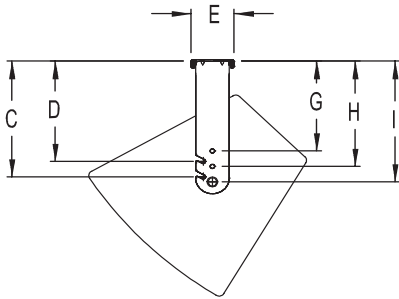

OPTIONAL ACCESSORIES:

- ▶ UB-M06-BC hardware
- ▶ UB-M10-BC hardware
- ▶ UB-M08-BC hardware
- ▶ Safety cables

SPECIFICATIONS:

- Material:** Structural Steel Alloy
- Down Tilt:** Up to 60 degrees
- Finish:** Powder Coat
- Color:** Black
- WLL:** 85lbs / 38.6 Kg
- Design Factor:** 7:1 ratio

CONTENTS:

Includes an assortment of 1/4", 5/16" and 3/8" bolts and hardware plus two 1/4" thick sound isolation gaskets.

Rated for indoor use.

ALWAYS INSTALL SAFETY CABLES

WARNING: Mounting and/or suspension of audio and video equipment requires experienced professionals. Improperly installed loudspeakers can result in property damage, personal injury and/or liability to the installing contractor.

AJ-2336-BT

ADJUSTABLE WIDTH U-BRACKET WALLS & CEILING MOUNT

UB-SERIES

Side view
(ceiling application)

Side view
(wall application)

Top view

Back view

DIMENSIONS: INCHES/METRIC