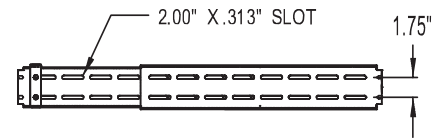

AJ-2336-BT

ADJUSTABLE WIDTH U-BRACKET WALLS & CEILING MOUNT

UB-SERIES

Side view
(ceiling application)

Side view
(wall application)

Top view

Back view

DIMENSIONS: INCHES/METRIC

AJ-2336 Arms adjust from 23" to 36"

A1	A1	B	C	D	Net Weight
23" / 584	36" / 914	11.8" / 299	10.3" / 260	8.8" / 222	10.7 lbs / 4.8 Kg

E	F	G	H	I	Ship Weight
3.8" / 97	.82" / 21.0	7.7" / 196	9.2" / 233	10.7" / 272	12 lbs / 5.45 Kg