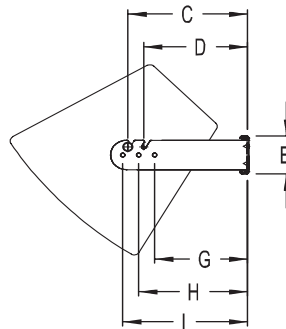

OPTIONAL ACCESSORIES:

- ▶ UB-M06-BC hardware
- ▶ UB-M10-BC hardware
- ▶ UB-M08-BC hardware
- ▶ Safety cables

SPECIFICATIONS:

- Material:** Structural Steel Alloy
- Down Tilt:** Up to 60 degrees
- Finish:** Powder Coat
- Color:** Black
- WLL:** 85lbs / 38.6 Kg
- Design Factor:** 7:1 ratio

CONTENTS:

Includes an assortment of 1/4", 5/16" and 3/8" bolts and hardware plus two 1/4" thick sound isolation gaskets.

Rated for indoor use.

ALWAYS INSTALL SAFETY CABLES

WARNING: Mounting and/or suspension of audio and video equipment requires experienced professionals. Improperly installed loudspeakers can result in property damage, personal injury and/or liability to the installing contractor.

AJ-2336-BT

ADJUSTABLE WIDTH U-BRACKET WALLS & CEILING MOUNT

UB-SERIES

Side view
(ceiling application)

Side view
(wall application)

Top view

Back view

DIMENSIONS: INCHES/METRIC

AJ-2336 Arms adjust from 23" to 36"

A1	A1	B	C	D	Net Weight
23" / 584	36" / 914	11.8" / 299	10.3" / 260	8.8" / 222	10.7 lbs / 4.8 Kg

E	F	G	H	I	Ship Weight
3.8" / 97	.82" / 21.0	7.7" / 196	9.2" / 233	10.7" / 272	12 lbs / 5.45 Kg