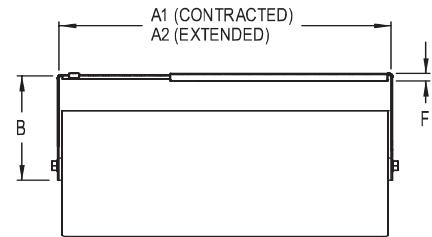

AJ-2336-BT

ADJUSTABLE WIDTH U-BRACKET WALLS & CEILING MOUNT

UB-SERIES

Side view
(ceiling application)

Side view
(wall application)

Top view

Back view

DIMENSIONS: INCHES/METRIC

AJ-2336 Arms adjust from 23" to 36"

A1	A1	B	C	D	Net Weight
23" / 584	36" / 914	11.8" / 299	10.3" / 260	8.8" / 222	10.7 lbs / 4.8 Kg

E	F	G	H	I	Ship Weight
3.8" / 97	.82" / 21.0	7.7" / 196	9.2" / 233	10.7" / 272	12 lbs / 5.45 Kg