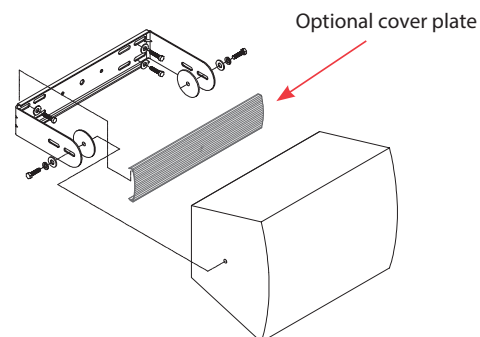

Flexible features allow these mounts to be installed anywhere, under trussing, atop tripod stands or suspended from overhead with pipe or threaded rod.

English standard hardware and sound isolation gaskets are included in the kit and metric hardware is available separately (see below). For anchoring to wall studs, mounting holes are offset in the brackets' base on 12", 16" and 20" centers. Side arm slots increase the bracket's range of installation positions relative to the wall and sound isolation gaskets add a friction lock to help block sound from between the speaker and the wall.

SPECIFICATIONS:

Material: Structural Steel Alloy

Down Tilt: 60 degrees

Finish: Powder Coat

Color: Black

WLL: See table below

Design Factor: 10:1 ratio

Pack Count: 2/carton

*WLL = Working Load Limit

Cosmetic Snap-On Cover Plate

Optional Snap-on cover plates are available in black that snap over the flanges of U-Brackets.

They provide a decorative cover that also masks the wiring and mounting hardware and serves as a theft deterrent