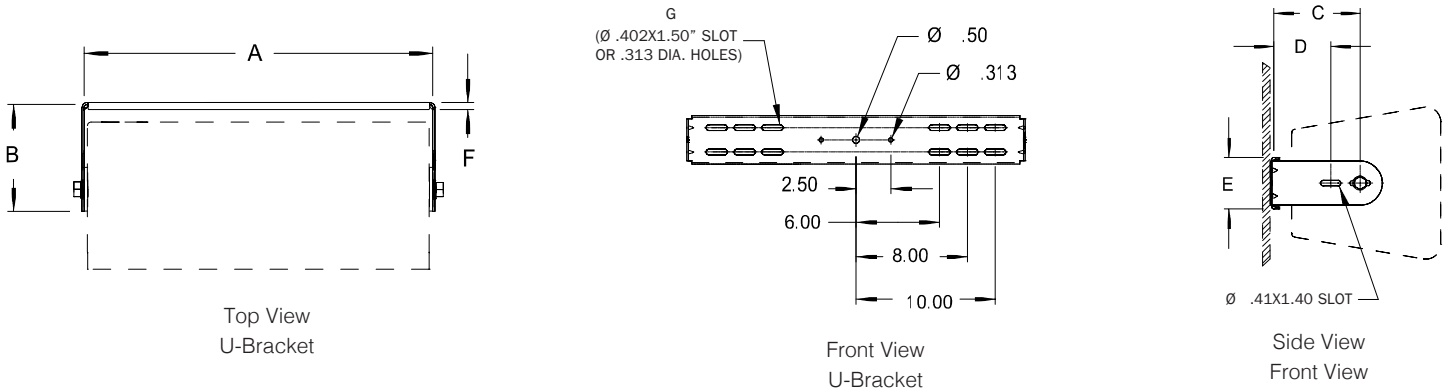

Speaker Mount

FIXED WIDTH U-BRACKET WALL & CEILING MOUNT

UB-SERIES

DIMENSIONS: INCHES/METRIC

Product	Cover Plate #	A	B	C	D	E	F	G	Shipping Weight/Pair	Working Load Limit
UB-0650		12.25/311	9.0/229	7.5/190	5.5/140	3.0/76		Holes	7lb.	60lb.
UB-0750 * †	CP-0750	15.0/381	11.5/292	10.0/254	8.0/203	3.5/89	.50/13	Holes	9lb.	60lb.
UB-0800 †		15.75/400	11.1/292	9.6/244	7.6/190	3/76	.1/2.5	Holes	7lb.	40lb.
UB-0850 †		16.25/413	10.5/267	9/229	7.0/178	3.0/76		Holes	9lb.	40lb.
UB-0880 * †		16.5/419	16.9/429	15.38/391	13.9/340	4.3/108	.50/13	Slots	18lb.	60lb.
UB-0900 * †	CP-0900	17.0/432	8.48/215	6.98/177	4.98/126	3.5/89	.50/13	Slots	9lb.	60lb.
UB-0950 * †	CP-0950	17.75/451	13.0/330	11.5/292	9.5/241	3.5/89	.50/13	Holes	13lb.	60lb.
UB-0980 * †	CP-0980	18.5/470	9.5/241	8.0/203	6.0/152	3.5/89	.50/13	Holes	13lb.	60lb.
UB-1000 * †	CP-1000	19.25/489	9.0/229	7.5/190	5.5/140	3.5/89	.50/13	Slots	14lb.	60lb.
UB-1050 * †	CP-1050	20.25/514	8.5/216	7.5/178	5.0/127	3.5/89	.50/13	Holes	10lb.	60lb.
UB-123-9		12.25/311	9/228	7.5/190	5.5/139	3/76		Holes	7lb.	60lb.
UB-1200 * †	CP-1200	30.64/778	11.75/298	10.25/260	8.25/210	3.5/89	.50/13	Slots	18lb.	60lb.
UB-1250		30.25/762	13.2/335	10.7/272	N/A	8.5/203	.75/13	Slots	45lb.	150lb.
UB-1260		31.00/787	17.2/437	14.7/373	N/A	8.5/204	.75/13	Slots	45lb.	150lb.
UB-1320 * †	CP-1320	26.5/673	6.5/165	5.0/127	3.0/76	3.5/89	.50/13	Holes	11lb.	60lb.
UB-148-9 †		14.8/375	9/228	7.5/190	5.5/139	3.5/89	.500/13	Slots	8lb.	60lb.
UB-7215 †		31.38/797	15.50/393	14.00/355	9.00/228	3.52/894	1.50/39	Slots	11lb.	60lb.
UB-225-9 †		22.00/558	9.12/231	7.62/193	5.62/142	3.5/89	.75/19	Slots	7lb.	60lb.
UB-263-12 †		26.25/666	12.14/308	10.64/270	8.64/219	3.5/89	1.25/32	Slots	20lb.	80lb.
UB-325-13 †		32.50/825	13.14/333	11.64/295	9.64/244	3.5/89	1.50/39	Slots	23lb.	100lb.
UB-MT-500NPT		9.5/241	1.81/459	1.63/414	7.50/190	5.00/127	2.50/64	Slots	4.5lb.	150lb.

* PoleStar Mountable † Accepts UB-3RDX-60

Adaptive Technologies Group
1635 E. Burnett Street | Signal Hill, CA 90755 USA
Ph: 562.424.1100 | Fax: 562.424.3520
www.adaptivetechnologiesgroup.com

ALWAYS INSTALL SAFETY CABLES

WARNING: Mounting and/or suspension of audio and video equipment requires experienced professionals. Improperly installed equipment can result in property damage, personal injury and/or liability to the installing contractor.